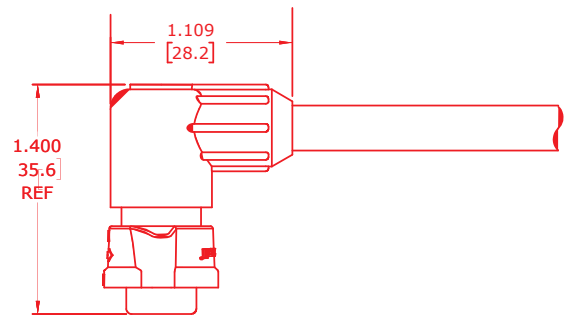

CONNECTOR DIMENSIONS (Ref Only)

CA16X80XXP0779

CA6X80XXP0790

CARA16X80XXP07990

CARA6X80XXP07990

CONTACT LAYOUTS (Connector Face Side)

MICRO-CON-X® INSTA-CLICK®

MINI-CON-X® INSTA-CLICK®