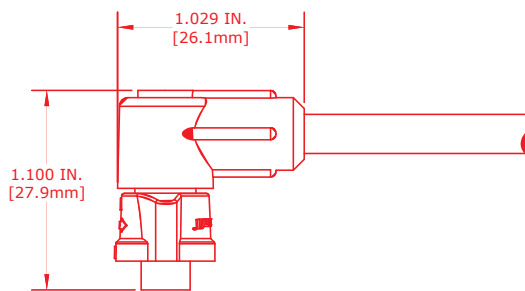

Color coded, tissue paper separated conductor wires for easy termination

Sealed to IP68 with UL f1 Rated UV Resistance

Standard 2-Meter (79") Lengths

FEATURES

- High quality molded cables now available as a standard, off-the-shelf item
- Sealed to IP68 with UL f1 rated UV resistance
- Single ended cable with blunt cut
- Straight or right angle connector options
- Made in the USA
- Call factory for custom lengths and other configurable options
- See drawings on Switchcraft.com for detailed specifications

CABLE SPECIFICATIONS

- Rated for 300 V
- 16 AWG, 20 AWG, or 22 AWG Wire
- -30° C TO +105° C temperature rating
- Jacket Material: 30 mils PVC, black
- Conductor Insulation: 15 mils PVC
- UV & water resistant
- Color coded and tissue paper separated conductor wires
- UL Recognized, CSA Certified, and RoHS Compliant

CONNECTOR DIMENSIONS (Ref Only)

CA16X80XXP0779

CA6X80XXP0790

CARA16X80XXP07990

CARA6X80XXP07990

CONTACT LAYOUTS (Connector Face Side)

MICRO-CON-X® INSTA-CLICK®

MINI-CON-X® INSTA-CLICK®