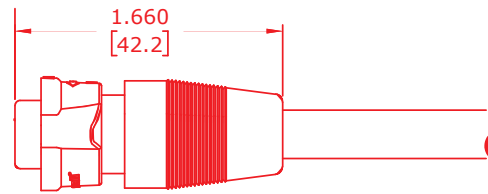

Color coded, tissue paper separated conductor wires for easy termination

Sealed to IP68 with UL f1 Rated UV Resistance

Standard 2-Meter (79") Lengths

FEATURES

- High quality molded cables now available as a standard, off-the-shelf item
- Sealed to IP68 with UL f1 rated UV resistance
- Single ended cable with blunt cut
- Straight or right angle connector options
- Made in the USA
- Call factory for custom lengths and other configurable options
- See drawings on Switchcraft.com for detailed specifications

CABLE SPECIFICATIONS

- Rated for 300 V
- 16 AWG, 20 AWG, or 22 AWG Wire
- -30° C TO +105° C temperature rating
- Jacket Material: 30 mils PVC, black
- Conductor Insulation: 15 mils PVC
- UV & water resistant
- Color coded and tissue paper separated conductor wires
- UL Recognized, CSA Certified, and RoHS Compliant

CONNECTOR DIMENSIONS (Ref Only)

CA16X80XXP0779

CA6X80XXP0790

CARA16X80XXP07990

CARA6X80XXP07990

CONTACT LAYOUTS (Connector Face Side)

MICRO-CON-X® INSTA-CLICK®

MINI-CON-X® INSTA-CLICK®