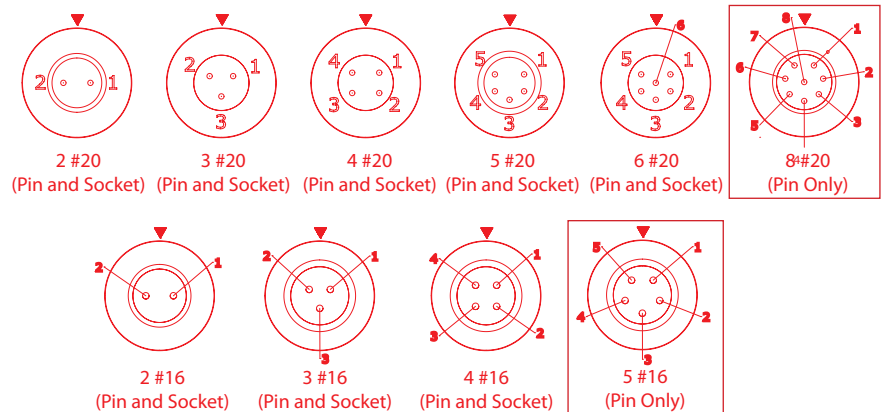

CONNECTOR DIMENSIONS (Ref Only)

CA16X80XXP0779

CA6X80XXP0790

CARA16X80XXP07990

CARA6X80XXP07990

CONTACT LAYOUTS (Connector Face Side)

MICRO-CON-X® INSTA-CLICK®

MINI-CON-X® INSTA-CLICK®