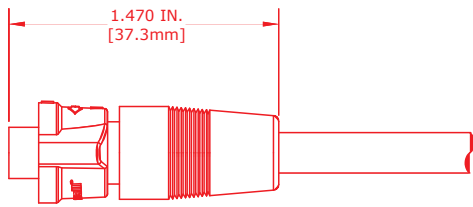

Color coded, tissue paper separated conductor wires for easy termination

Sealed to IP68 with UL f1 Rated UV Resistance

Standard 2-Meter (79") Lengths

FEATURES

- High quality molded cables now available as a standard, off-the-shelf item
- Sealed to IP68 with UL f1 rated UV resistance
- Single ended cable with blunt cut
- Straight or right angle connector options
- Made in the USA
- Call factory for custom lengths and other configurable options
- See drawings on Switchcraft.com for detailed specifications

CABLE SPECIFICATIONS

- Rated for 300 V
- 16 AWG, 20 AWG, or 22 AWG Wire
- -30° C TO +105° C temperature rating
- Jacket Material: 30 mils PVC, black
- Conductor Insulation: 15 mils PVC
- UV & water resistant
- Color coded and tissue paper separated conductor wires
- UL Recognized, CSA Certified, and RoHS Compliant

CONNECTOR DIMENSIONS (Ref Only)

CA16X80XXP0779

CA6X80XXP0790

CARA16X80XXP07990

CARA6X80XXP07990

CONTACT LAYOUTS (Connector Face Side)

MICRO-CON-X® INSTA-CLICK®

MINI-CON-X® INSTA-CLICK®